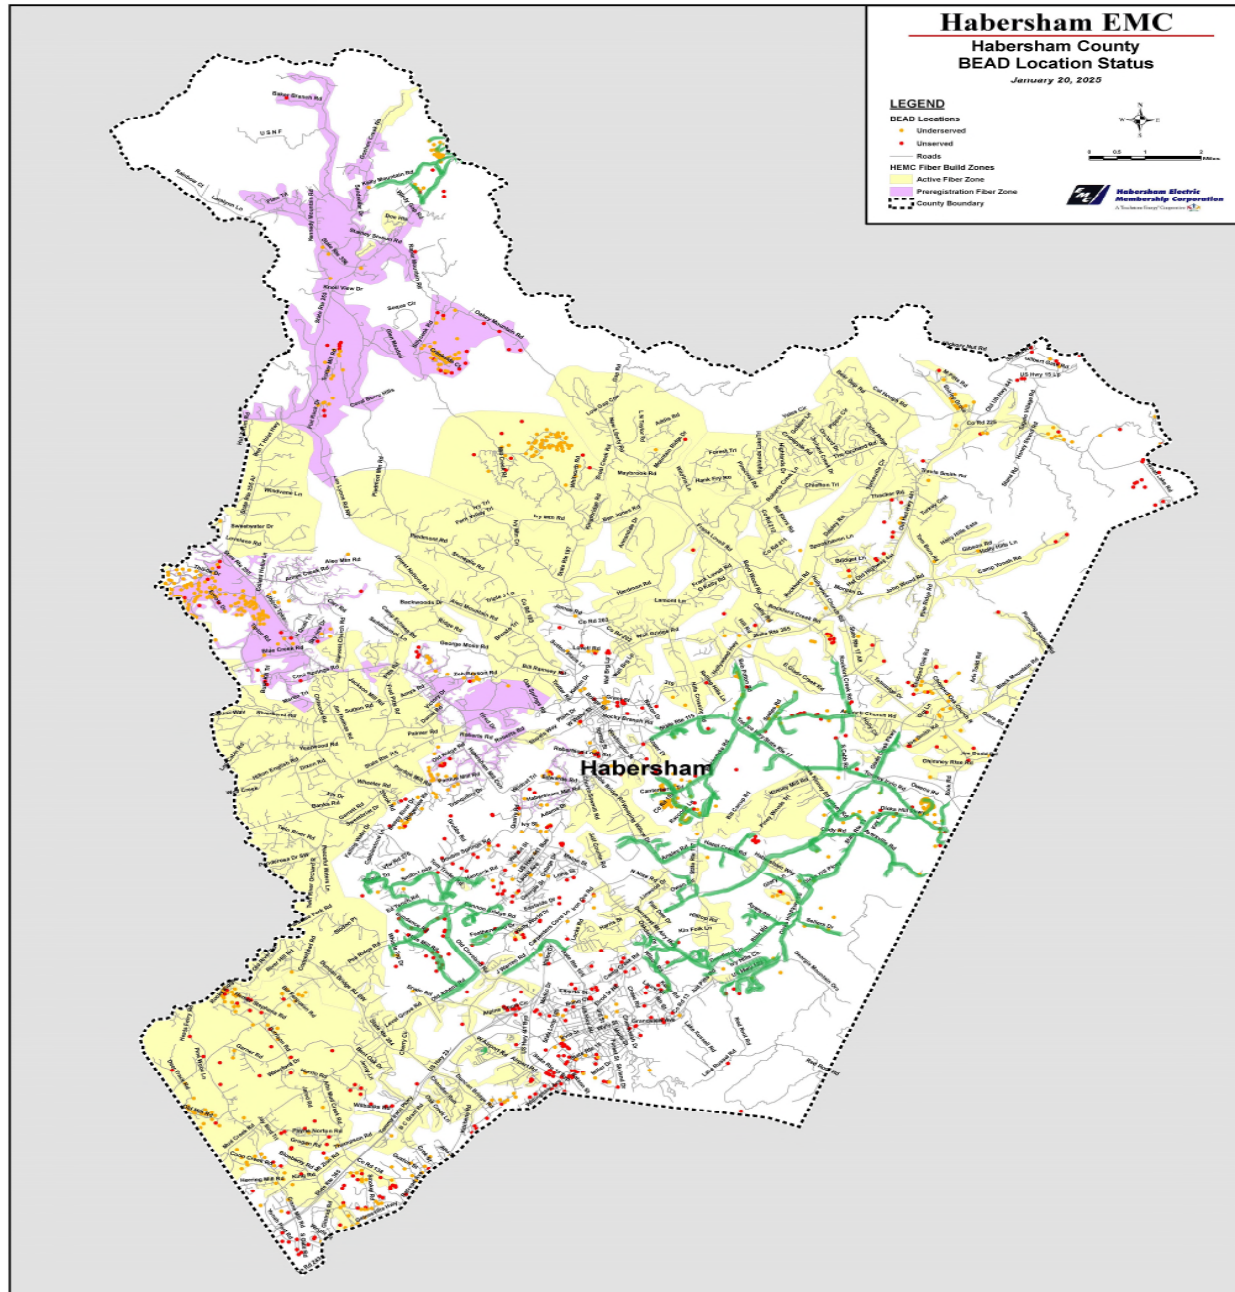

## HEMC

- Cooperative founded in 1938
- 9 Member Board of Directors
- 3,893 miles of line
- 37,220 meters served
  - Habersham – 15,440
  - White – 14,522
  - Rabun – 4,500
  - Hall – 1,609
  - Lumpkin – 592
  - Stephens – 226

## Trailwave Fiber, Inc.

- Internet Service Provider Founded in 2012
- 1,821 miles of fiber (owned by HEMC)
- 13,000+ subscribers served
- Over 2,300 new subscribers in 2024
- 100% owned for profit subsidiary of Habersham EMC

# Current Fiber Coverage

A Touchstone Energy® Cooperative